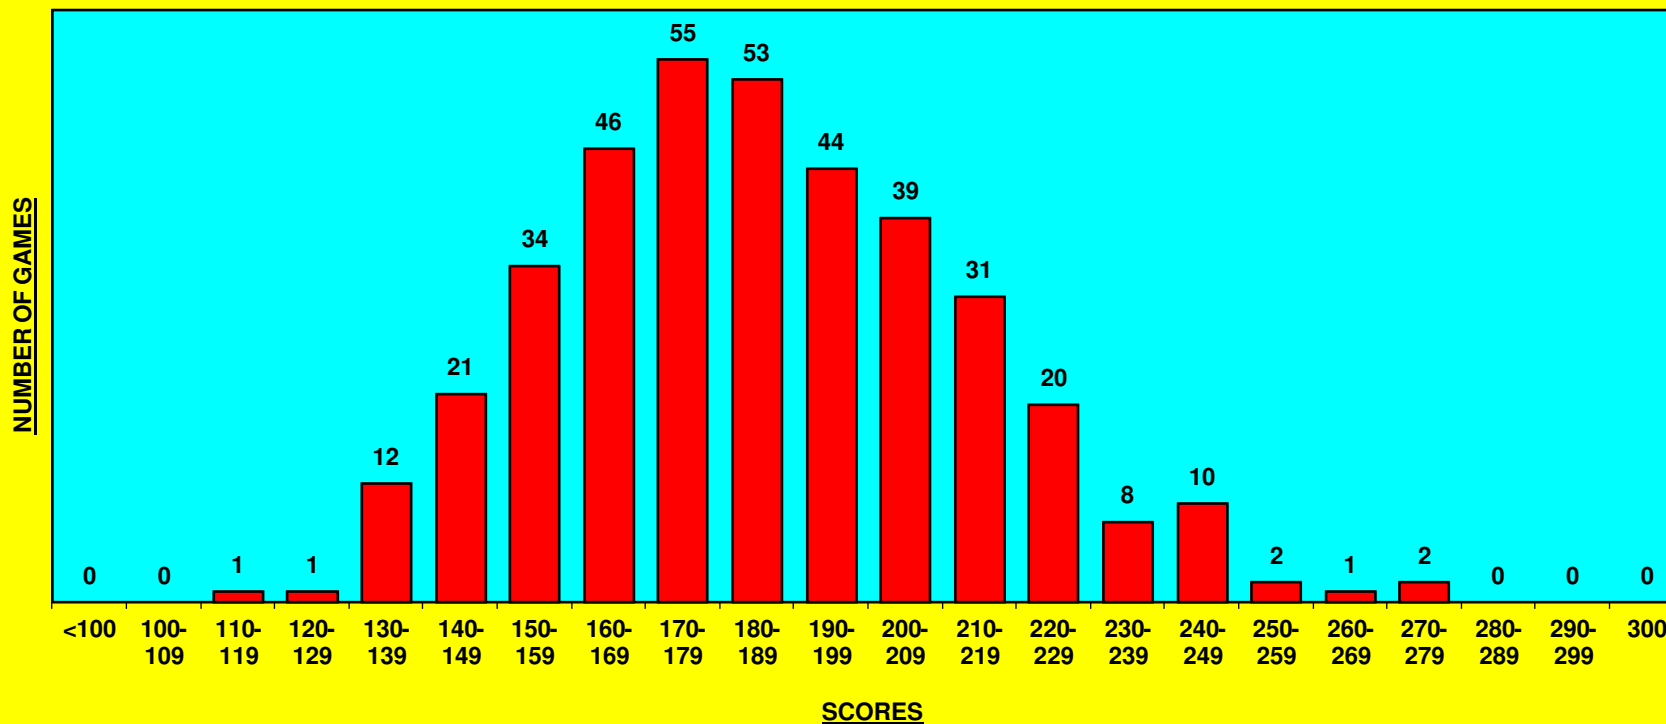

ADULT TRIPLE CROWN WOMENS 2017 STATISTICS

HIGH GAME SINGLES = 279	AVERAGE SINGLES = 185
HIGH GAME PAIRS = 279	AVERAGE PAIRS = 184
HIGH GAME TRIOS = 247	AVERAGE TRIOS = 181
HIGH GAME FIVES = 262	AVERAGE FIVES = 191
HIGH GAME OVERALL = 279	AVERAGE OVERALL = 185