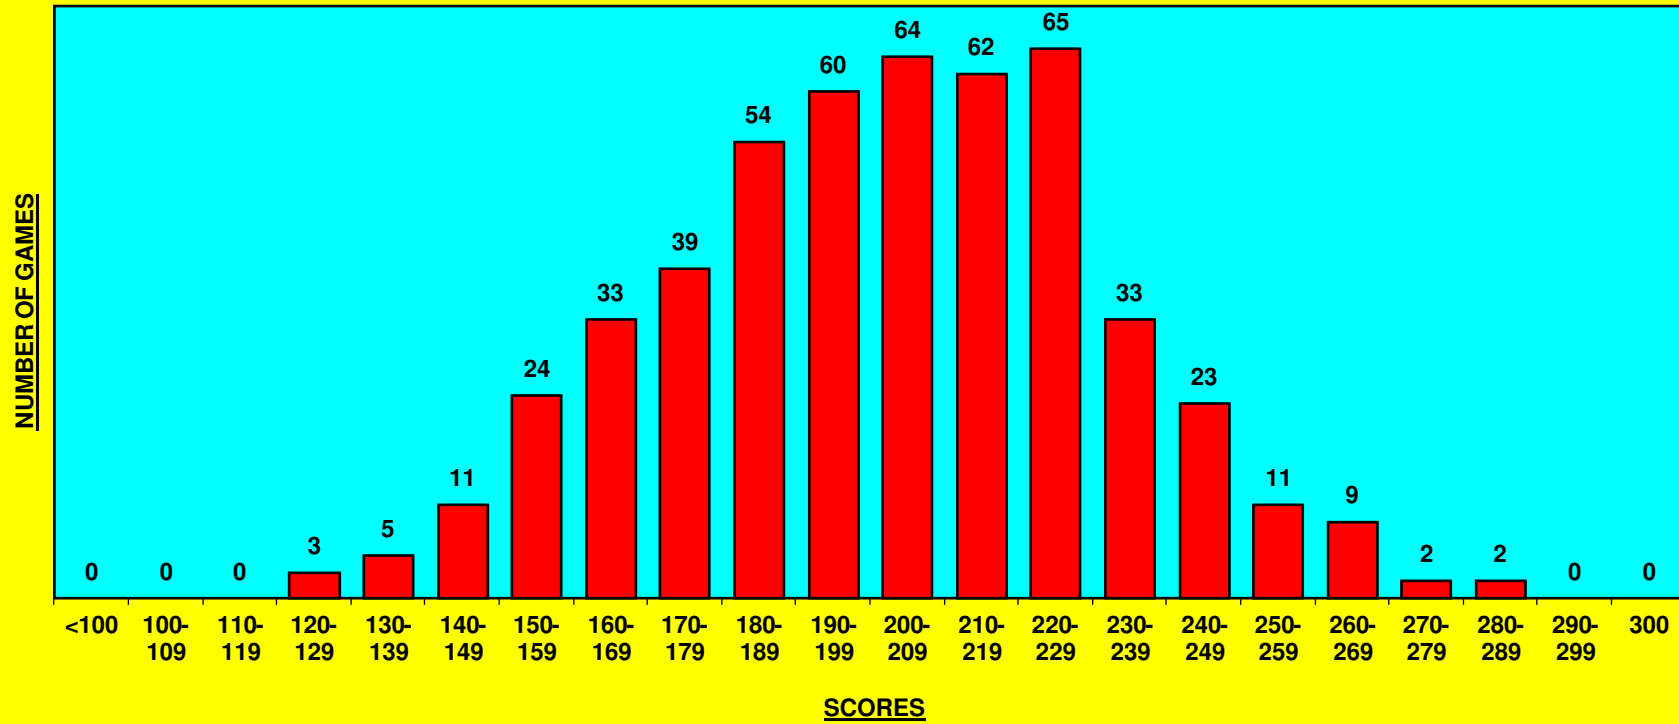

ADULT TRIPLE CROWN MENS 2017 STATISTICS

HIGH GAME SINGLES = 268	AVERAGE SINGLES = 206
HIGH GAME PAIRS = 264	AVERAGE PAIRS = 197
HIGH GAME TRIOS = 279	AVERAGE TRIOS = 203
HIGH GAME MIXED = 237	AVERAGE MIXED = 178
HIGH GAME FIVES = 267	AVERAGE FIVES = 211
HIGH GAME OVERALL = 279	AVERAGE OVERALL = 202